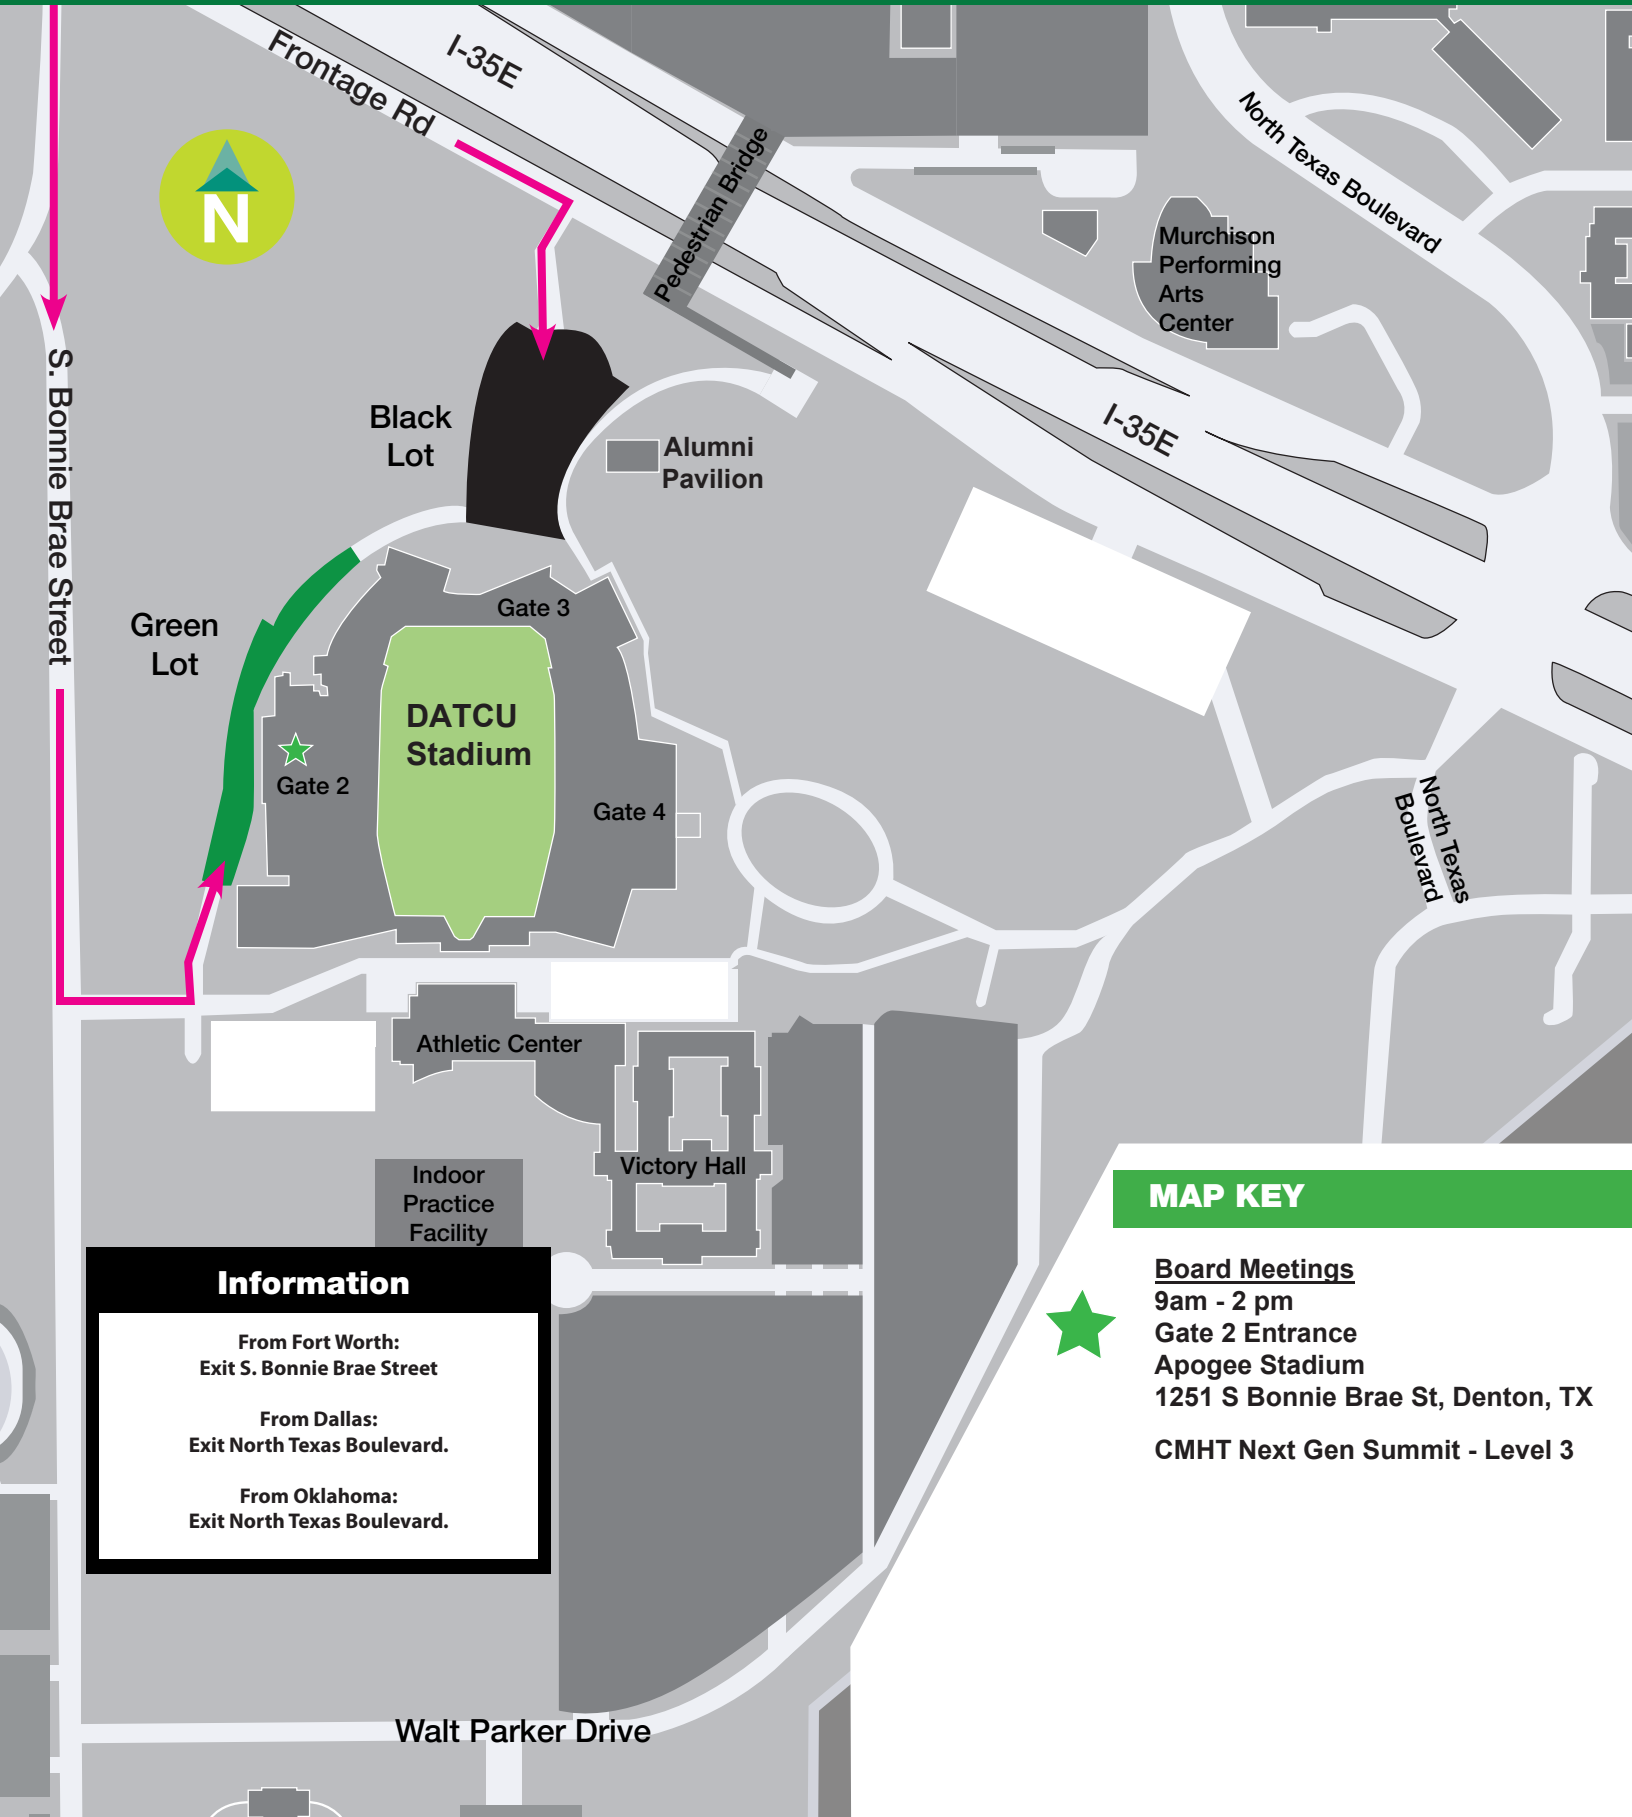

# College of Merchandising, Hospitality & Tourism Next Gen Summit 2025

Thursday, Feb. 20, 2025

**Information**

**From Fort Worth:**  
Exit S. Bonnie Brae Street

**From Dallas:**  
Exit North Texas Boulevard.

**From Oklahoma:**  
Exit North Texas Boulevard.

**MAP KEY**

-  **Board Meetings**  
9am - 2 pm  
Gate 2 Entrance  
Apogee Stadium  
1251 S Bonnie Brae St, Denton, TX
- CMHT Next Gen Summit - Level 3**